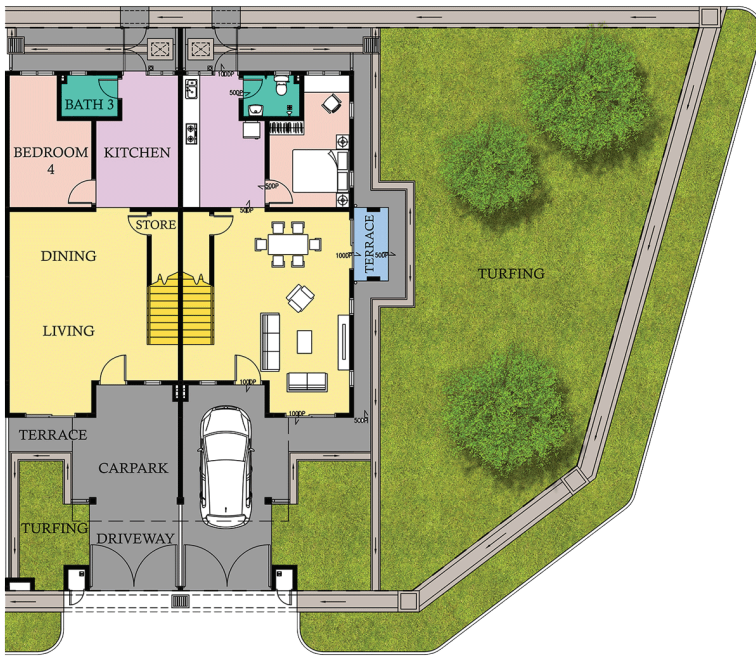

TAMAN CEMPAKA LUI

Hulu Langat

★ UNIT TERHAD ★

8

SAHAJA

HAK MILIK KEKAL

RIZAB MELAYU

RUMAH TERES 2 TINGKAT

PERSEKITARAN
SEMULAJADI
YANG PRISTIN

3 MINIT KE
PUSAT
MEMBELI BELAH

KOLAM AIR
PANAS
SEMULAJADI

LEBUHRAYA
EKVE, SUKE

FASILITI SUKAN
DAN REKREASI

INTERMEDIATE LOT CORNER LOT

PELAN LANTAI BAWAH
20' X 65'

INTERMEDIATE LOT CORNER LOT

PELAN LANTAI ATAS
20' X 65'

LOKASI

Projek Berprestij yang dibangunkan oleh :

No.33, Lorong Batu Nilam 10A,
Bandar Bukit Tinggi,
41200 Klang, Selangor.

Pemaju : Pagarbudi (M) Sdn Bhd (214816-W)

Disclaimer: The visual serves as an invitation to get response from public to preview and register only and is not to be treated as an offer for sale. The information contained herein is subject to change and cannot form part of an offer or contract. All renderings are artist's impression only. All measurements are approximate. While every reasonable care has been taken in preparing this visual, the developer cannot be held responsible for any inaccuracy. All the above items are subject to variations, modifications and substitutions as may be required by the Authorities or recommended by the Architect or Engineer.