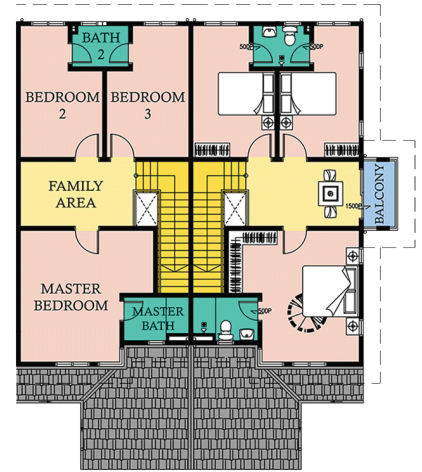

PERSEKITARAN
SEMULAJADI
YANG PRISTIN

3 MINIT KE
PUSAT
MEMBELI BELAH

KOLAM AIR
PANAS
SEMULAJADI

LEBUHRAYA
EKVE, SUKE

FASILITI SUKAN
DAN REKREASI

INTERMEDIATE LOT CORNER LOT

PELAN LANTAI BAWAH
20' X 65'

INTERMEDIATE LOT CORNER LOT

PELAN LANTAI ATAS
20' X 65'

LOKASI

Projek Berprestij yang dibangunkan oleh :

No.33, Lorong Batu Nilam 10A,
Bandar Bukit Tinggi,
41200 Klang, Selangor.

Pemaju : Pagarbudi (M) Sdn Bhd (214816-W)

Disclaimer: The visual serves as an invitation to get response from public to preview and register only and is not to be treated as an offer for sale. The information contained herein is subject to change and cannot form part of an offer or contract. All renderings are artist's impression only. All measurements are approximate. While every reasonable care has been taken in preparing this visual, the developer cannot be held responsible for any inaccuracy. All the above items are subject to variations, modifications and substitutions as may be required by the Authorities or recommended by the Architect or Engineer.