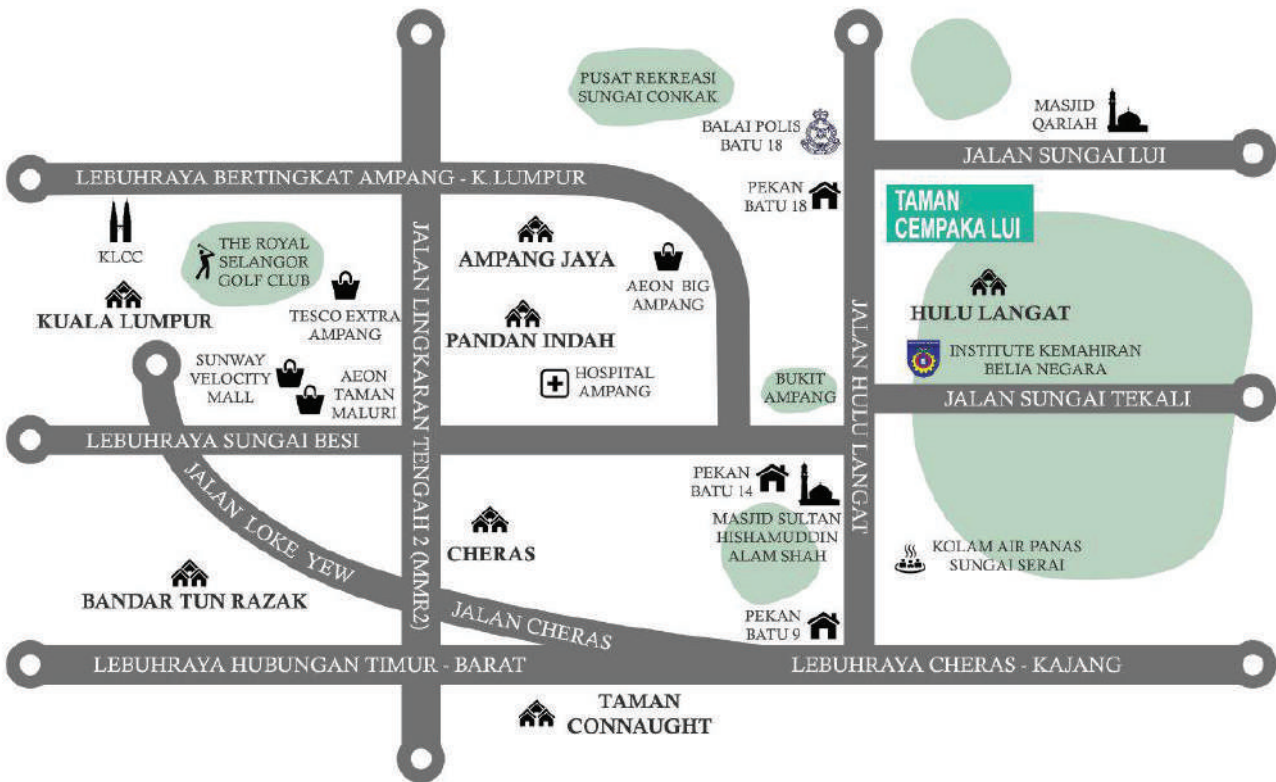

PERSEKITARAN
SEMULAJADI
YANG PRISTIN

3 MINIT KE
PUSAT
MEMBELI BELAH

KOLAM AIR
PANAS
SEMULAJADI

LEBUHRAYA
EKVE, SUKE

FASILITI SUKAN
DAN REKREASI

INTERMEDIATE LOT CORNER LOT

PELAN LANTAI BAWAH
20' X 65'

INTERMEDIATE LOT CORNER LOT

PELAN LANTAI ATAS
20' X 65'

LOKASI

Projek Berprestij yang dibangunkan oleh :

No.33, Lorong Batu Nilam 10A,
Bandar Bukit Tinggi,
41200 Klang, Selangor.

Pemaju : Pagarbudi (M) Sdn Bhd (214816-W)

Disclaimer: The visual serves as an invitation to get response from public to preview and register only and is not to be treated as an offer for sale. The information contained herein is subject to change and cannot form part of an offer or contract. All renderings are artist's impression only. All measurements are approximate. While every reasonable care has been taken in preparing this visual, the developer cannot be held responsible for any inaccuracy. All the above items are subject to variations, modifications and substitutions as may be required by the Authorities or recommended by the Architect or Engineer.